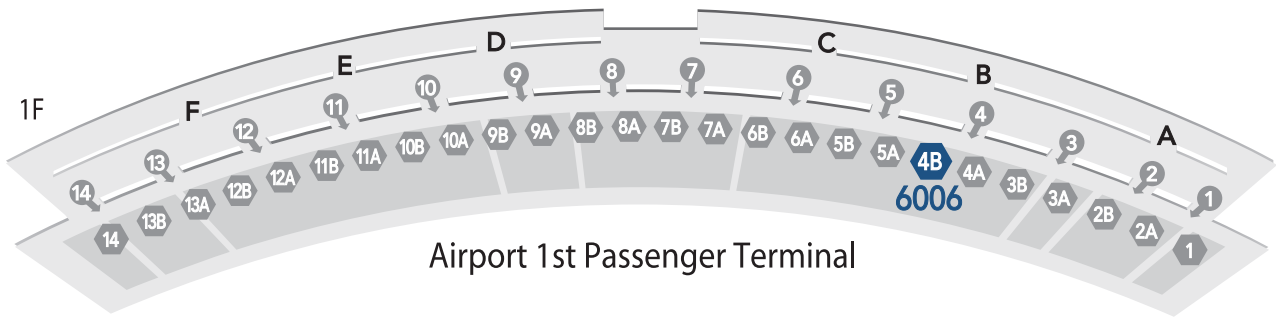

Airport Limousine Station

Incheon International Airport Bus Station

Airport 1st Passenger Terminal

2nd Passenger Terminal

Hotel Riviera Anobli Apgujeong Rodeo Station, Hanyang Apartments 800m on foot :13 min.