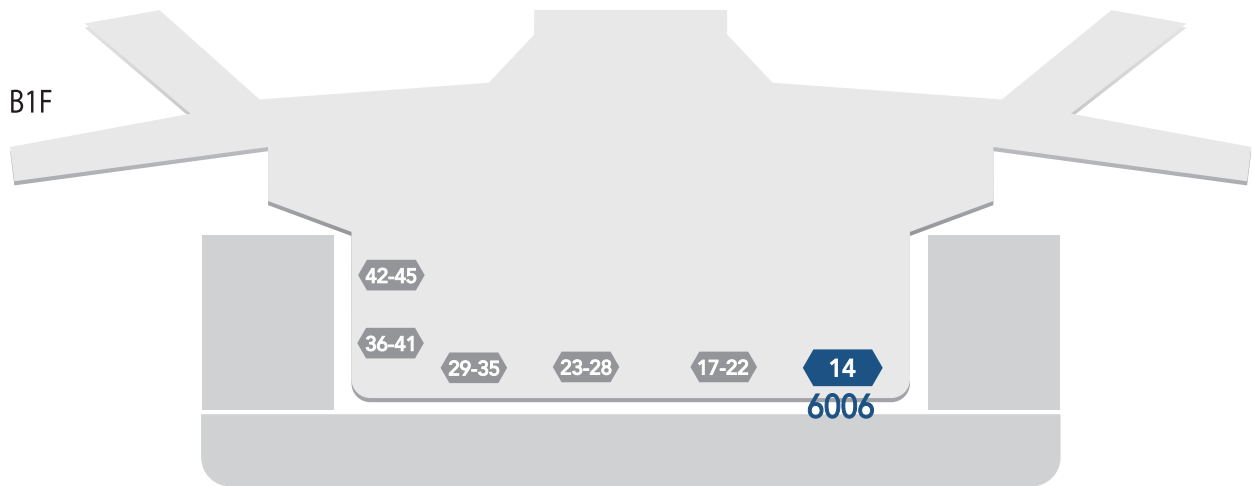

Airport Limousine Station

Incheon International Airport Bus Station

Airport 1st Passenger Terminal

2nd Passenger Terminal

Hotel Riviera Anobli Apgujeong Rodeo Station, Hanyang Apartments 800m on foot :13 min.